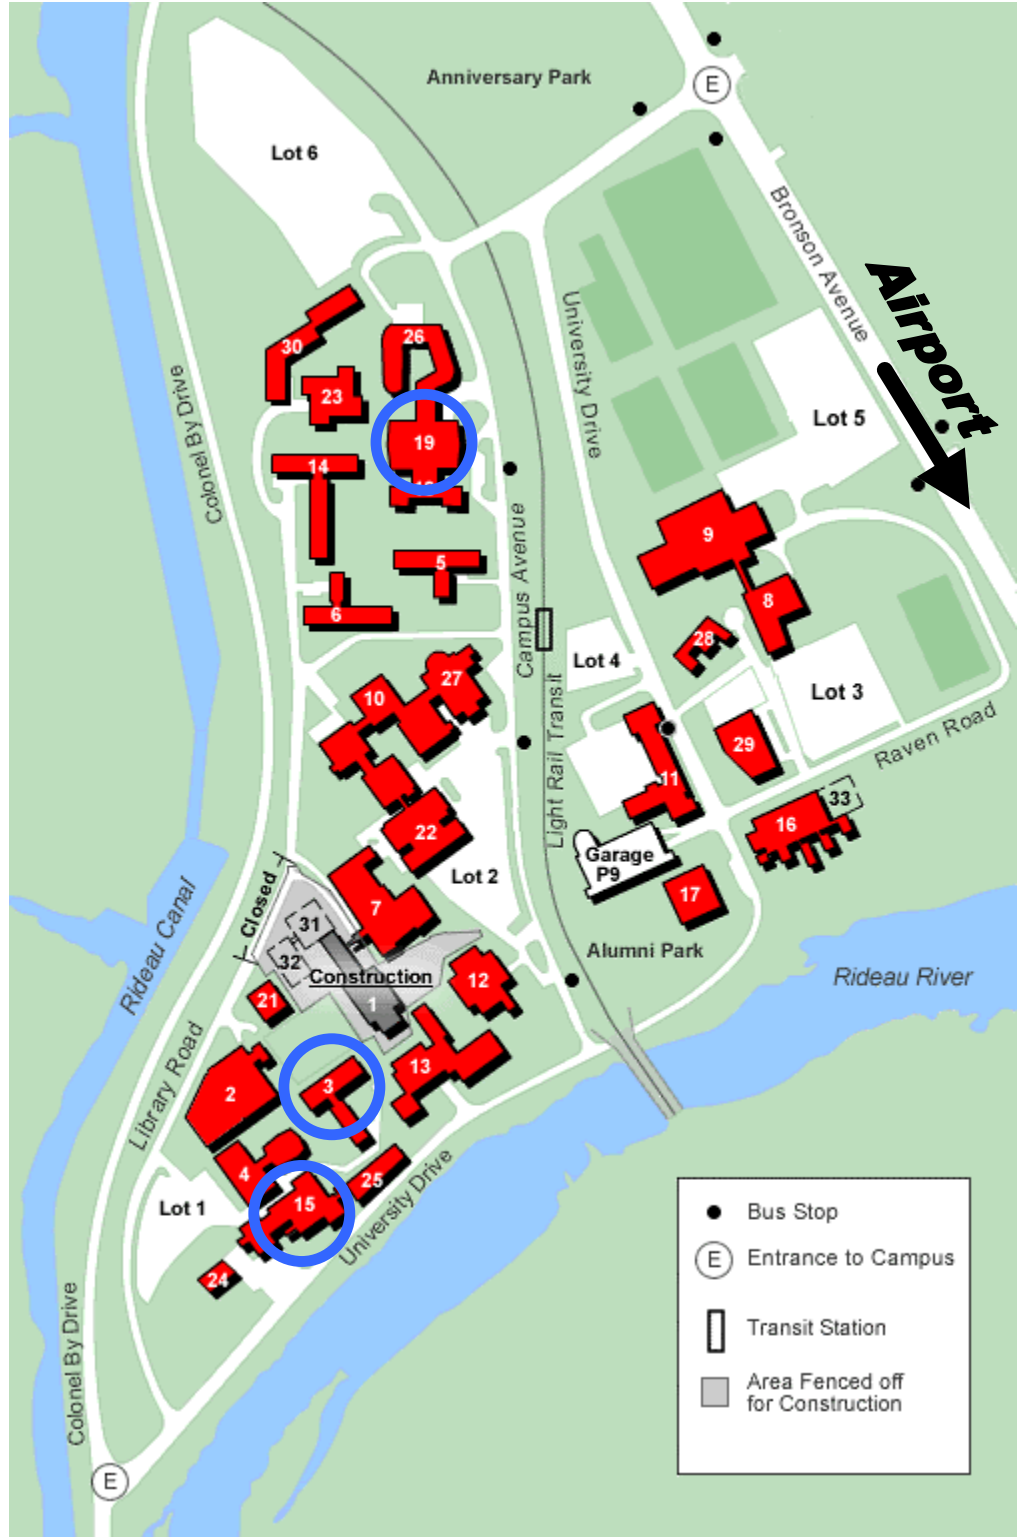

Carleton University Campus Map

Building Legend

Building and Code

Loeb Building (LA)
(WORKSHOP) - 15

Paterson Hall (PA)
(BANK) - 3

Residence Commons (CO)
(Accommodation) - 19

For more details, please see: <http://www.carleton.ca/cu/campus/>